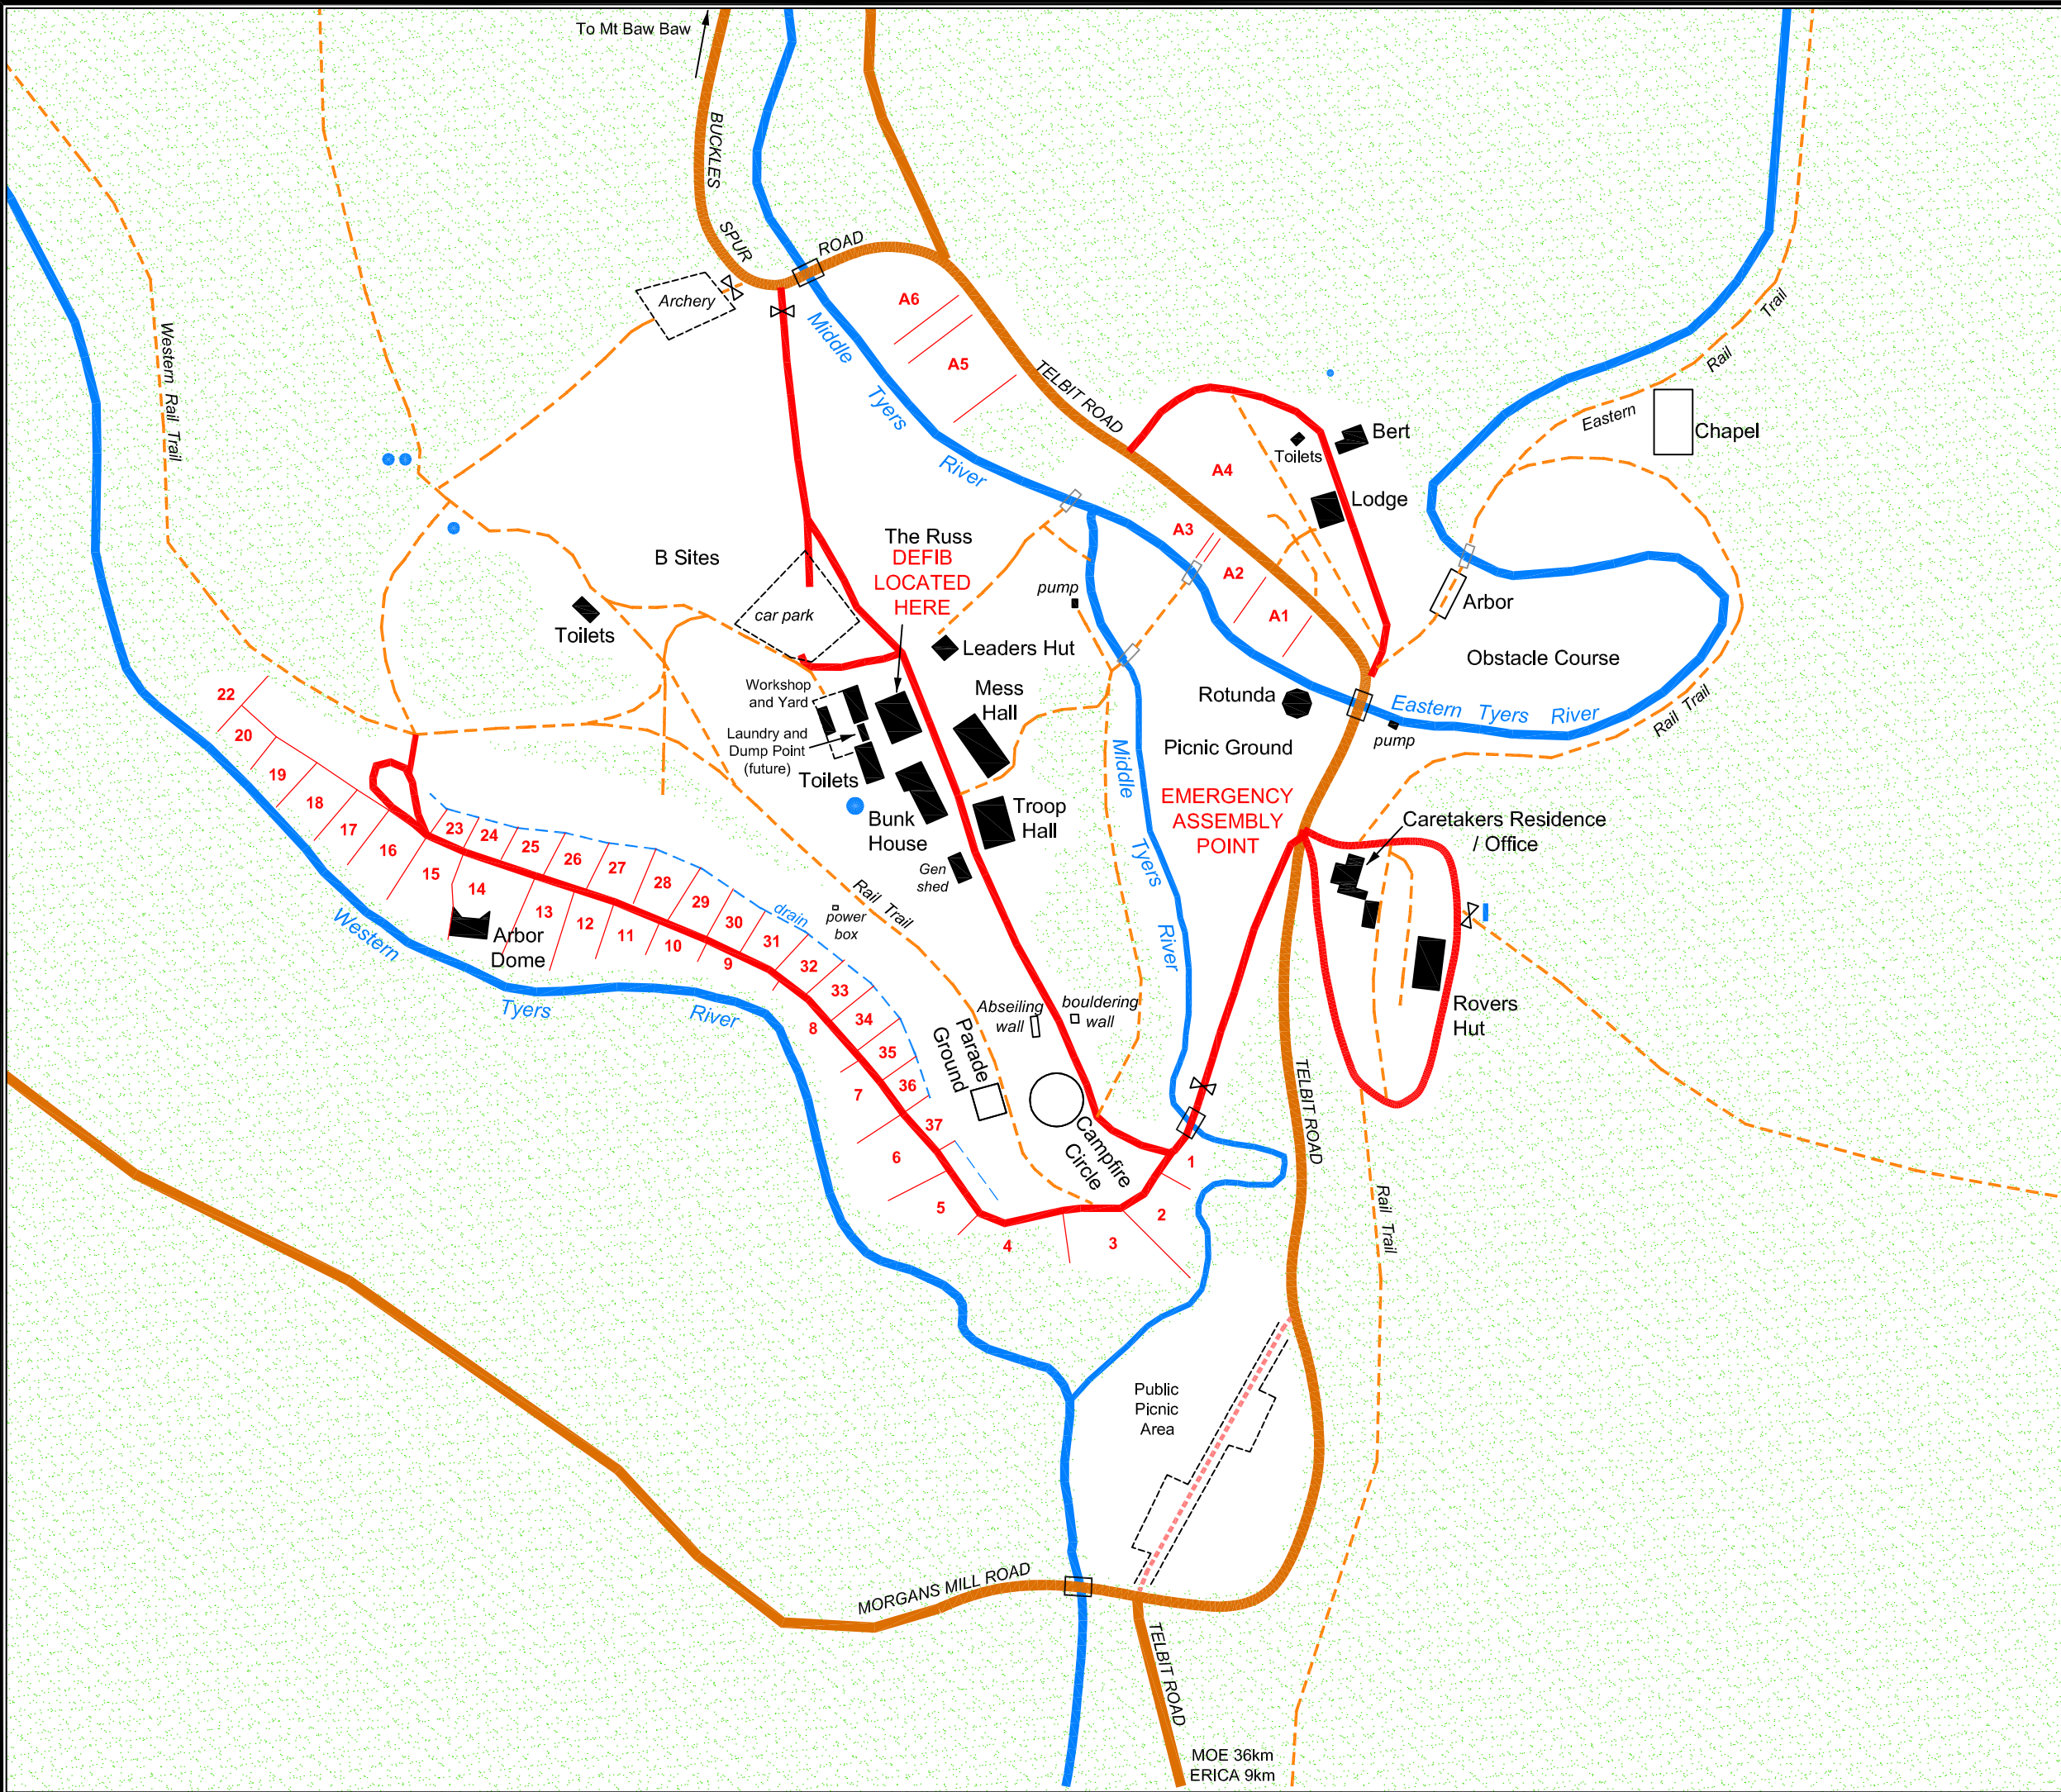

CARINGAL SCOUT CAMP TYERS JUNCTION

Ph: 0432853210
E: manager.caringal@outlook.com

SCALE 1:3,000

- Public road
- Camp road
- Walking track
- Public track
- Road bridge
- Foot bridge
- Water Tank
- Gate